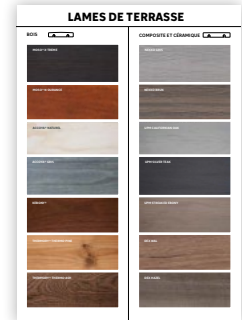

## DECKING BROCHURE

REF. B01

8-page overview brochure of our decking products

Available in:  
French - B01FR  
German - B01DE

English - coming soon